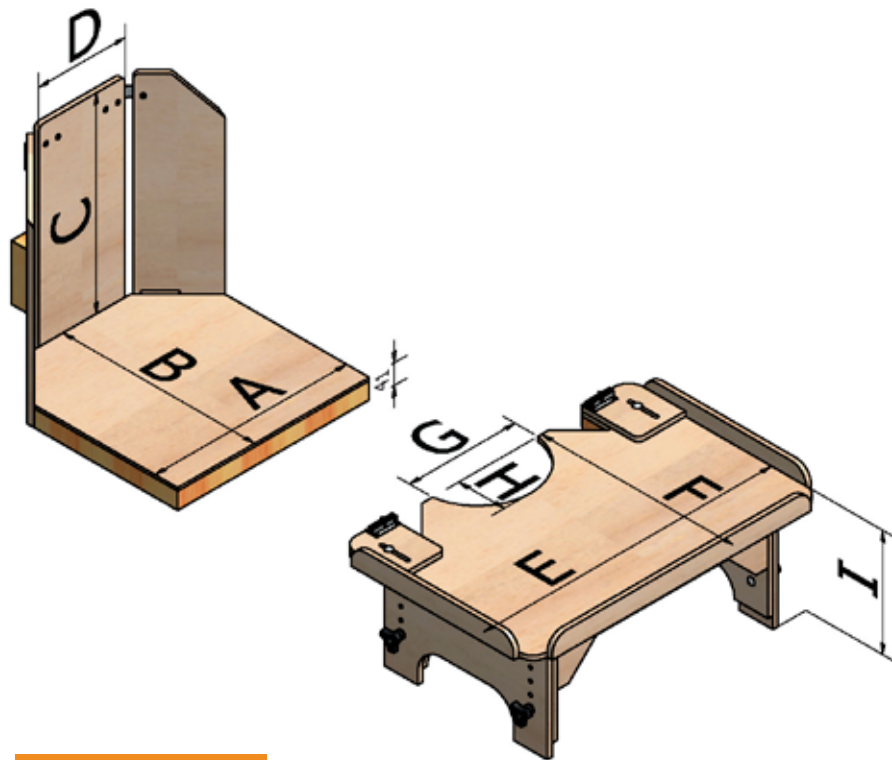

easy to order supportive seating

Kangaroo Corner Chair and Table

A corner chair for floor sitting with an adjustable-height table, for seating young children in a well-supported and functional long-sitting position. Generally to suit children up to primary school age.

Features

- the seat base is approximately 40mm off the floor
- the chair has a winged back support for shoulder protraction, with side panels at 45° to the centre back panel
- the chair includes a buckled pelvic belt with choice of width, and seat cushions with choice of thickness
- the table is height-adjustable and latches to the side of the winged panels
- lipped table edges help keep objects on the table

Options

- a removable, adjustable pommel
- covered cushions can be fitted to the back panels
- the seat base can be extended to the required length for long sitting

AGE GUIDE
18 months - 10 years